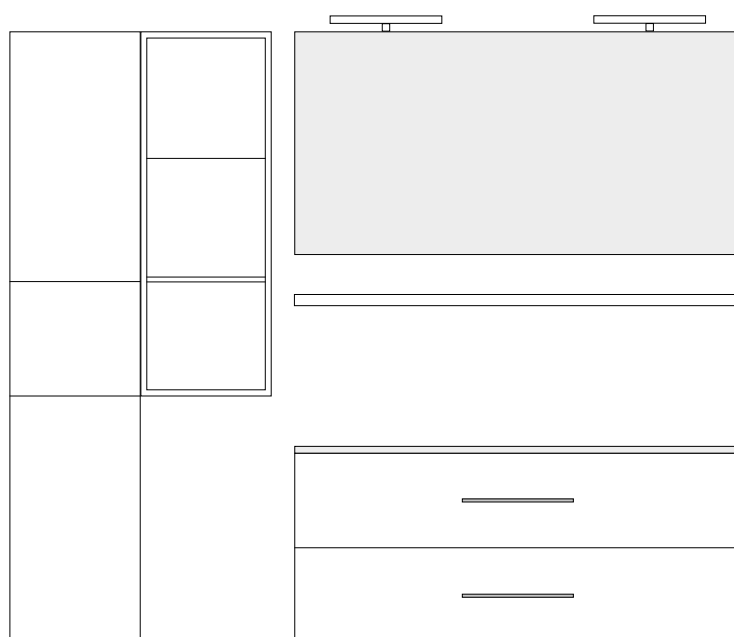

SPARGI

25

I componenti Spargi sono elementi dalle linee rigorose, che arrederanno il tuo bagno unendo stile ed efficienza d'utilizzo.

Spargi 120 dx / sx / cx

Finiture pag. 166

Dimensioni Base

L 120 H 51,5 P 50

Pensile vano a giorno

L 35 H 97 P 26

Colonna

L 35 H 164 P 26

Lavabo Mineral Marmo

Vasca Sx

L 121 H 1,5 P 51

Specchiera

Filo Lucido L 120 H 70

Mensola

L 120 H 3,6 P 15

Lampada

Design L 30

Larice Bianco